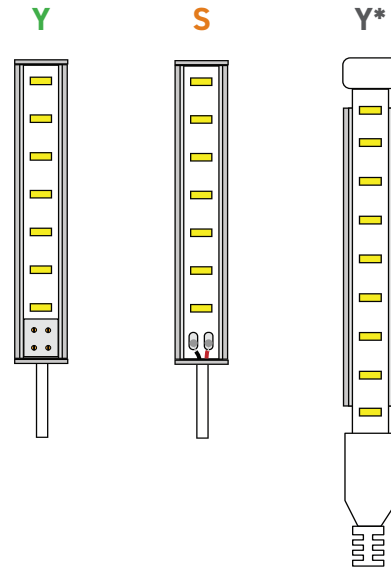

Compatibility Visual Key

Customization

PLEASE NOTE:

If the tape light and channel combination you are interested in is not compatible out of the box, please contact us about creating a custom fixture with custom soldered leads to meet your specifications.

(Dry Tape Only) Connector does not fit in
channel / leads should be soldered
Does not fit width and /or height