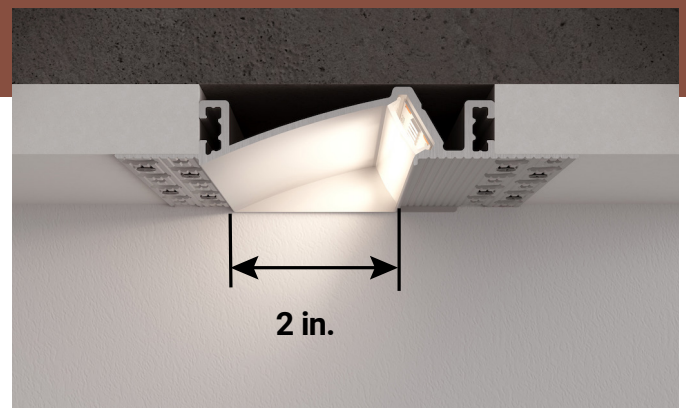

Mudr Wall Wash 2 in.

Recessed Cove Channel

Mudr Wall Wash 2 in. is a compact ceiling-mounted channel with an illuminated reveal.

Compatible with $\frac{5}{8}$ -inch Drywall

 Mudr Wall Wash 2 in. is compatible with $\frac{5}{8}$ -inch drywall.

Corner Compatible

Designed to easily wrap around corners with no light leak with mitre cuts order through our **Build-To-Order Program**.

Easy Installation & Clean Finish

Simply place the channel against the wall or ceiling and screw it into place. The grooved flanges allow for easy **mud-in and painting** to blend into any space.

Linking System for Multiple Segments

Linking system provides a straightforward solution for connecting and perfectly aligning profile sections, ensuring a seamless, unified appearance without visible gaps or misalignment.