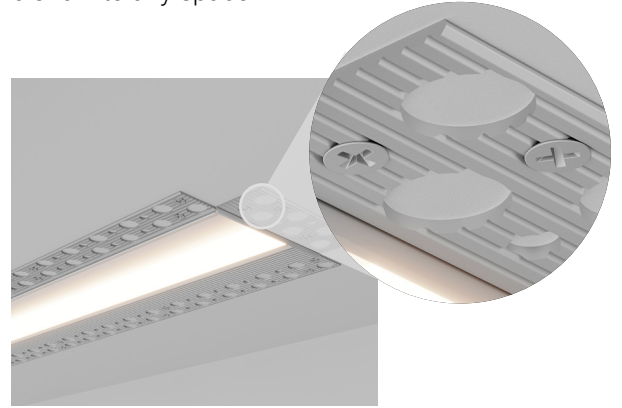

Mudr Wall Wash 2 in.

Recessed Cove Channel

Mudr Wall Wash 2 in. is a compact ceiling-mounted channel with an illuminated reveal.

Compatible with $\frac{5}{8}$ -inch Drywall

 Mudr Wall Wash 2 in. is compatible with $\frac{5}{8}$ -inch drywall.

Corner Compatible

Designed to easily wrap around corners with no light leak with mitre cuts order through our **Build-To-Order Program**.

Easy Installation & Clean Finish

Simply place the channel against the wall or ceiling and screw it into place. The grooved flanges allow for easy **mud-in and painting** to blend into any space.

Linking System for Multiple Segments

Linking system provides a straightforward solution for connecting and perfectly aligning profile sections, ensuring a seamless, unified appearance without visible gaps or misalignment.