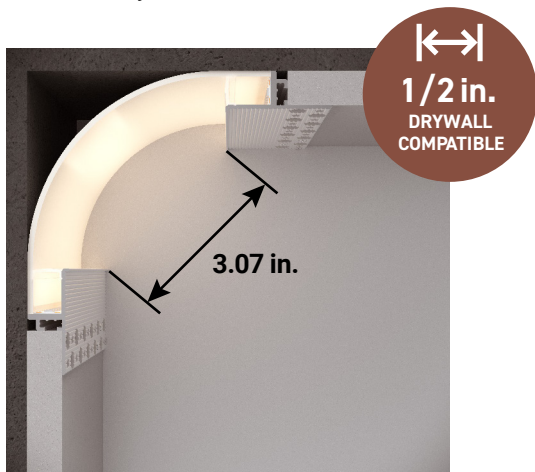

Mudr ArcCove 3 in. & 4 in.

Corner-Mount Recessed Cove

Mudr ArcCove 3 in. & 4 in. features an illuminated reveal with soft indirect light designed to illuminate corners at wall-to-wall and wall-to-ceiling intersections.

Mudr ArcCove 3 in.

Narrow aperture can be used with 1/2 in. and 5/8 in. drywall.

Mudr ArcCove 4 in.

Wide aperture can be used with 5/8 in. drywall.

Corner Compatible

Designed to easily wrap around corners with no light leak with mitre cuts order through our **Build-To-Order Program**.

Easy Installation & Clean Finish

Simply place the channel against the wall or ceiling and screw it into place. The grooved flanges allow for easy **mud-in and painting** to blend into any space.

Linking System for Multiple Segments