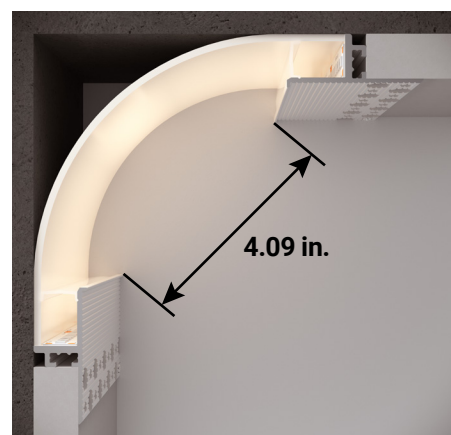

Mudr ArcCove 3 in. & 4 in.

Corner-Mount Recessed Cove

Mudr ArcCove 3 in. & 4 in. features an illuminated reveal with soft indirect light designed to illuminate corners at wall-to-wall and wall-to-ceiling intersections.

Mudr ArcCove 3 in.

Narrow aperture can be used with 1/2 in. and 5/8 in. drywall.

Mudr ArcCove 4 in.

Wide aperture can be used with 5/8 in. drywall.

Corner Compatible

Designed to easily wrap around corners with no light leak with mitre cuts order through our **Build-To-Order Program**.

Easy Installation & Clean Finish

Simply place the channel against the wall or ceiling and screw it into place. The grooved flanges allow for easy **mud-in and painting** to blend into any space.

Linking System for Multiple Segments