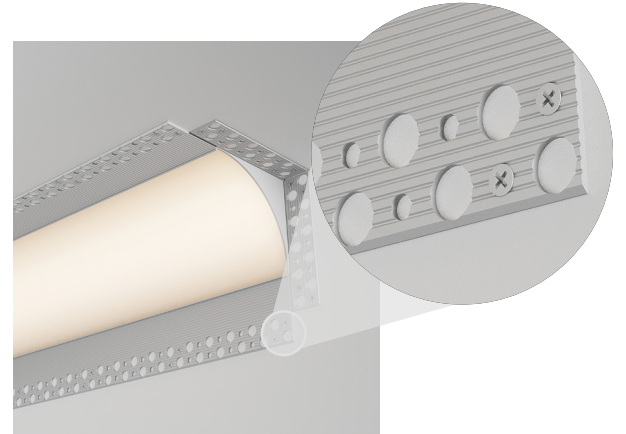

Mudr ArcCove 3 in. & 4 in.

Corner-Mount Recessed Cove

Mudr ArcCove 3 in. & 4 in. features an illuminated reveal with soft indirect light designed to illuminate corners at wall-to-wall and wall-to-ceiling intersections.

Mudr ArcCove 3 in.

Narrow aperture can be used with 1/2 in. and 5/8 in. drywall.

Mudr ArcCove 4 in.

Wide aperture can be used with 5/8 in. drywall.

Corner Compatible

Designed to easily wrap around corners with no light leak with mitre cuts order through our **Build-To-Order Program**.

Easy Installation & Clean Finish

Simply place the channel against the wall or ceiling and screw it into place. The grooved flanges allow for easy **mud-in and painting** to blend into any space.

Linking System for Multiple Segments

Linking system provides a straightforward solution for connecting and perfectly aligning profile sections, ensuring a seamless, unified appearance without visible gaps or misalignment.

Order Now!

Email: solutions@AlloyLED.com