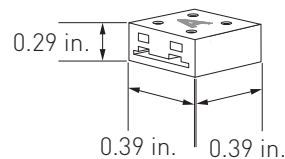

Amp Champ Connector

AL-01-33-9900 (single)
AL-01-33-9900-10 (10 pack)